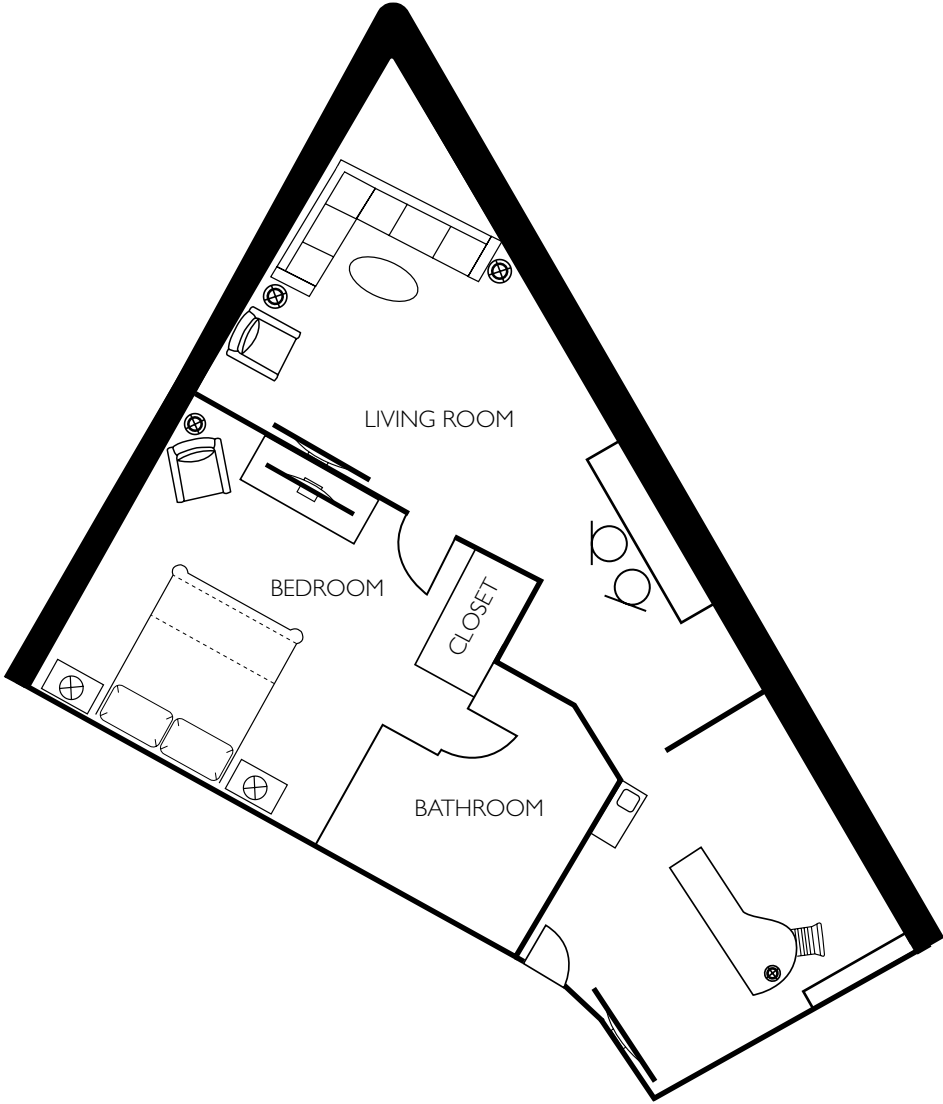

JUNIOR SUITE GUEST ROOM  
One Bedroom

**TOTAL SQ. FT.:** 600

EXECUTIVE SUITE GUEST ROOM  
One Bedroom

**TOTAL SQ. FT.:** 750

LIFESTYLE SUITE GUEST ROOM  
One Bedroom

**TOTAL SQ. FT.:** 750