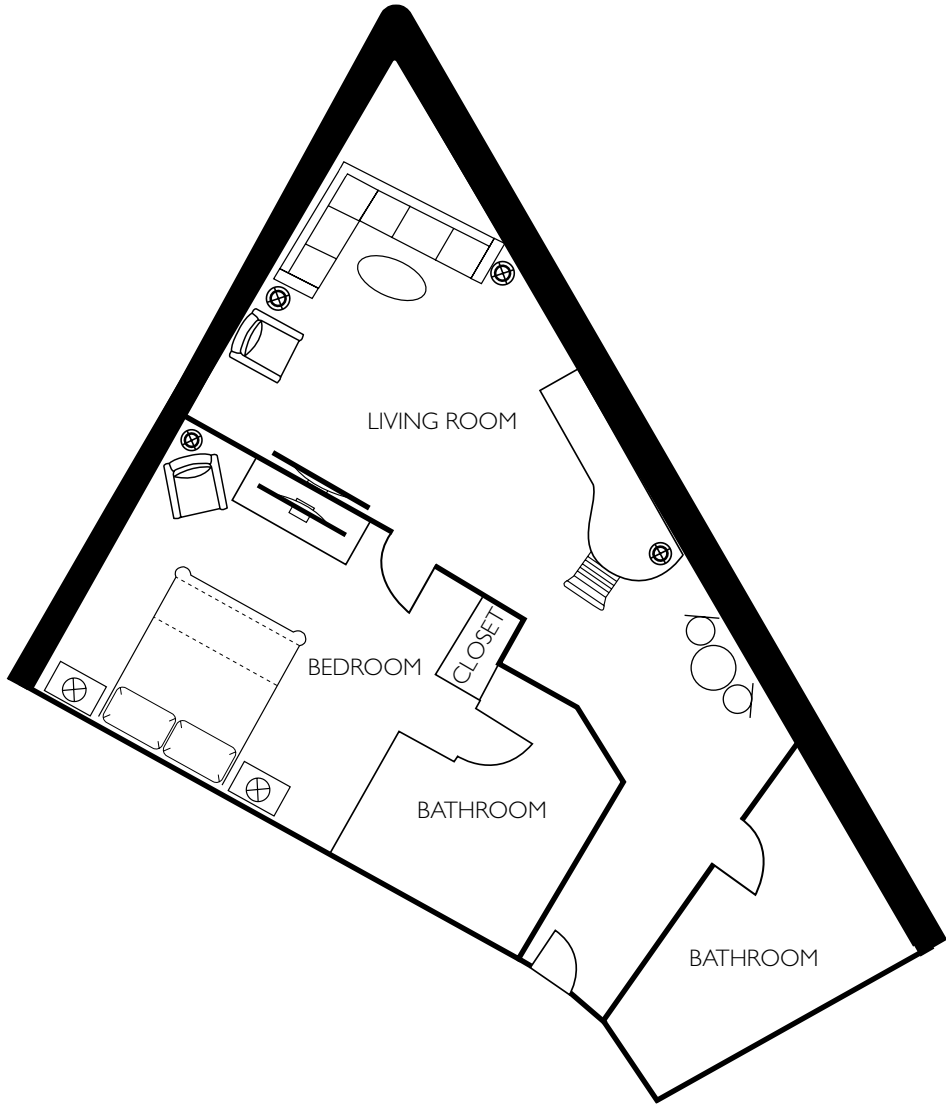

JUNIOR SUITE GUEST ROOM  
One Bedroom

**TOTAL SQ. FT.:** 600

EXECUTIVE SUITE GUEST ROOM  
One Bedroom

**TOTAL SQ. FT.:** 750

LIFESTYLE SUITE GUEST ROOM  
One Bedroom

**TOTAL SQ. FT.:** 750