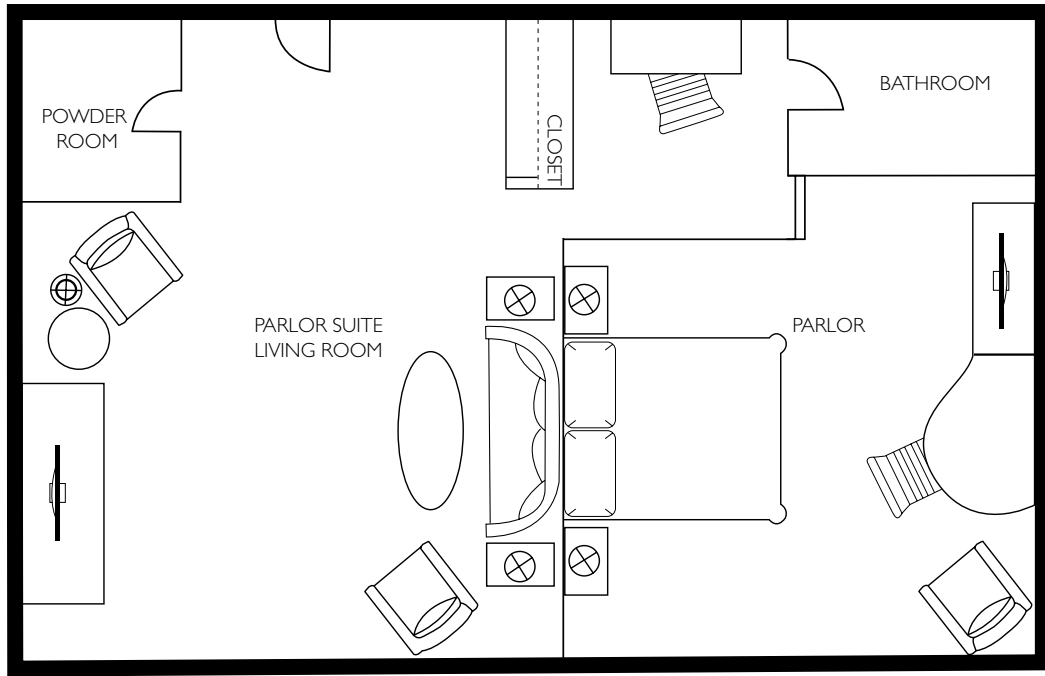

JUNIOR SUITE GUEST ROOM  
One Bedroom

**TOTAL SQ. FT.:** 600

EXECUTIVE SUITE GUEST ROOM  
One Bedroom

**TOTAL SQ. FT.:** 750

LIFESTYLE SUITE GUEST ROOM  
One Bedroom

**TOTAL SQ. FT.:** 750