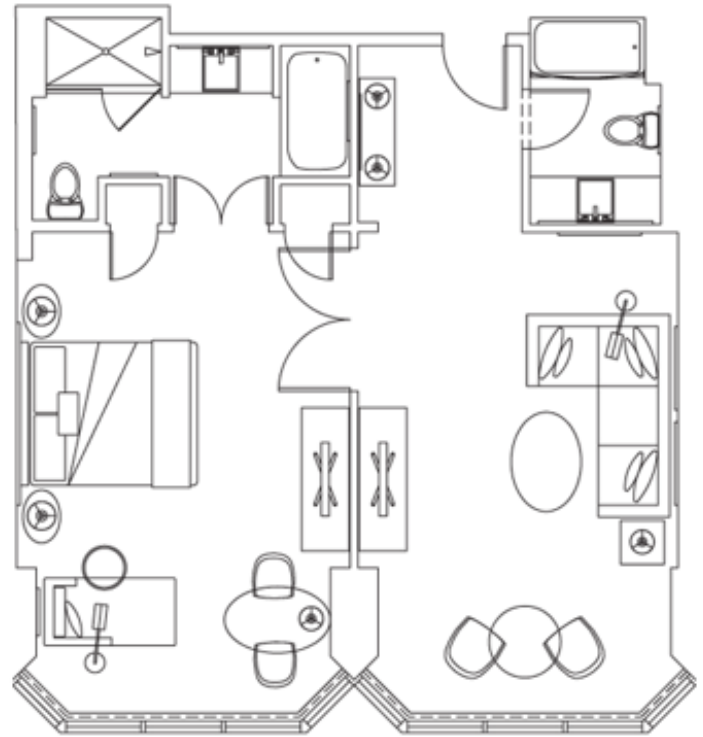

SERVICES & AMENITIES

Bed & Bath

- Sleek walk-in showers with rain shower head
- Expanded master bath with sleek walk-in rain shower
- King bed with plush 400-thread count cotton linens
- Lighted makeup mirror, hair dryer and scale
- Plush terry cloth bathrobe

Room Features

- Separate bedroom and living area with connecting door
- Second full bath or wet bar
- Marble floors in foyer
- Custom designed refreshment center with Nespresso Machine, honor bar and barware
- Goose down and non-allergenic foam pillows, available upon request

Entertainment

- 42-inch high-definition flat-panel TV in living area and 37-inch TV in bedroom
- Fully integrated technology allows for PDAs to be viewed on TVs
- iPod docking stations for your convenience
- Desk with built-in power and data connections
- Laptops may be stored in digital safe

Internet Access

- Wireless high-speed Internet access (daily fee applies)

Services and Amenities

- Desk with built-in power and data connections
- 24-hour in-room dining available
- Twice-daily housekeeping attention
- Complimentary overnight shoeshine

Executive Suite